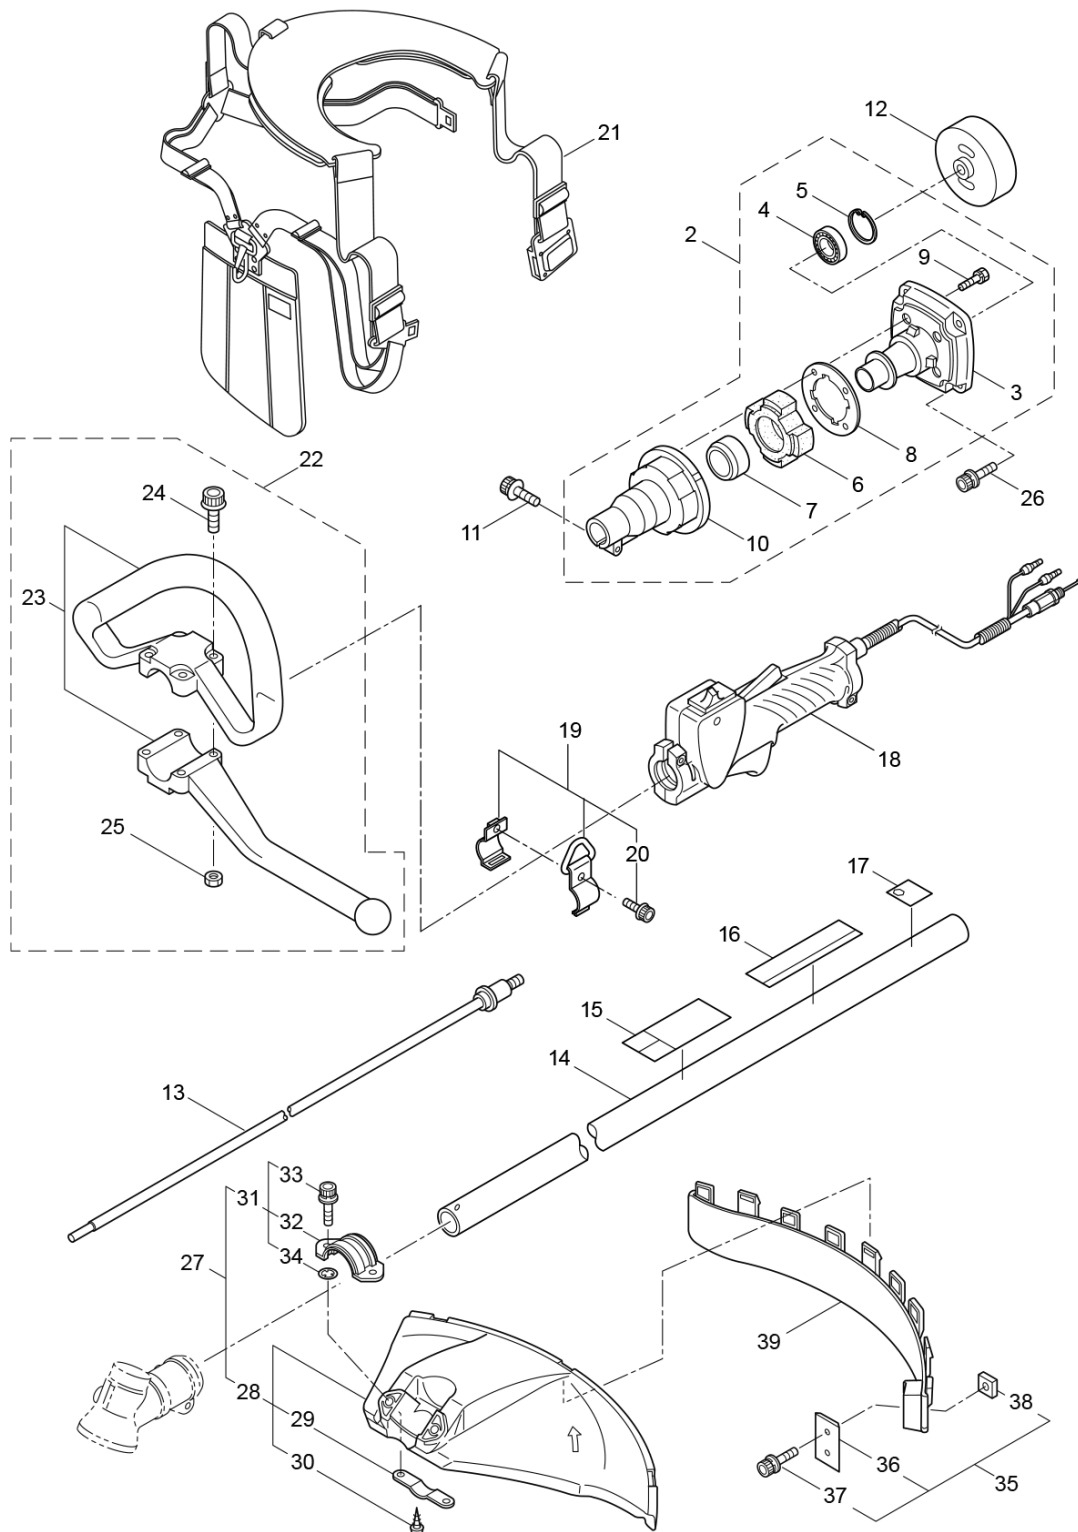

Status	Position	Parts Number	Parts Name	Unit Quantity	Lot Order Quantity	Parts Lead Time	Remarks
	1	364456	KJBL50(FIABA)	1			
	2	222543	CLUTCH CASE ASSY	1			Incl.3-10
	3	222544	HOUSING	1			
	4	012649	BEARING 6201ZZ	1			#6201ZZ
	5	016732	SNAP RING	1			#32
	6	217045	BUFFER	1			
	7	217046	BUFFER	1			
	8	217047	WASHER	1			
	9	092033	SCREW	4			M5x15
	10	222370	ADAPTOR	1			
	11	217134	BOLT	1			M6x30
	12	222546	CLUTCH DRUM ASSY	1			
	13	222522	DRIVE SHAFT ASSY	1			
	14	224129	DRIVESHAFT TUBE	1			
	15	223188	CAUTION MARK	1			
	16	237026		1			KJBL50
	17	228207	LABEL	1			
	18	231143	THROTTLE TRIGGER	1			
	19	231883	HANGING BRACKET ASSY	1			Incl.20
	20	261762	SCREW	1			M5x14
	21	232001	HANGING STRAP ASSY	1			
	22	232104	LOOP HANDLE ASSY	1			Incl.23-25
	23	226462	LOOP HANDLE	1			
	24	215608	CAP SCREW	4			M5x30x16
	25	081027	NUT	4			M5
	26	219113	CAP SCREW	4			M6x20
	27	235713	SAFETY COVER ASSY	1			Incl.28-34
	28	232012	SAFETY COVER ASSY	1			Incl.29,30
	29	237364	THREADED BRACKET	1			
	30	221580	SCREW	1			4x8
	31	232093	BRACKET	1			Incl.32-34
	32	223179	BRACKET	1			
	33	220632	CAP SCREW	2			M6x30
	34	231704	WASHER	2			6x13xt1.0
	35	231882	CUTTER ASSY	1			Incl.36-38
	36	230747	CORD CUTTER	1			
	37	261250	CAP SCREW	1			M5x20
	38	228325	SQUARE NUT	1			
	39	231033	COVER EXTENTION	1			

Status	Position	Parts Number	Parts Name	Unit Quantity	Lot Order Quantity	Parts Lead Time	Remarks
	62	281001	RATCHET	2			
	63	281002	RETURN SPRING	2			
	64	281004	STARTER ROPE	1			
	65	262633	STARTER KNOB	1			
	66	262981	CAP	1			
	67	281005	ROPE STOPPER	1			
	68	282622	SCREW	2			
	69	282623	STARTER PULLEY ASSY	1			Incl.70-73
	70	282282	STARTER PULLEY	1			
	71	262636	RATCHET	2			
	72	262637	RETURN SPRING	2			
	73	262638	E-RING	2			
	74	261607	CAP SCREW	4			M5x16
	75	275051	LABEL	1			KJ
	76	265694	LABEL	1			
	77	126990	NUT	1			M8
	78	285735	RUBBER PACKING	4			
	79	274250	LABEL	1			