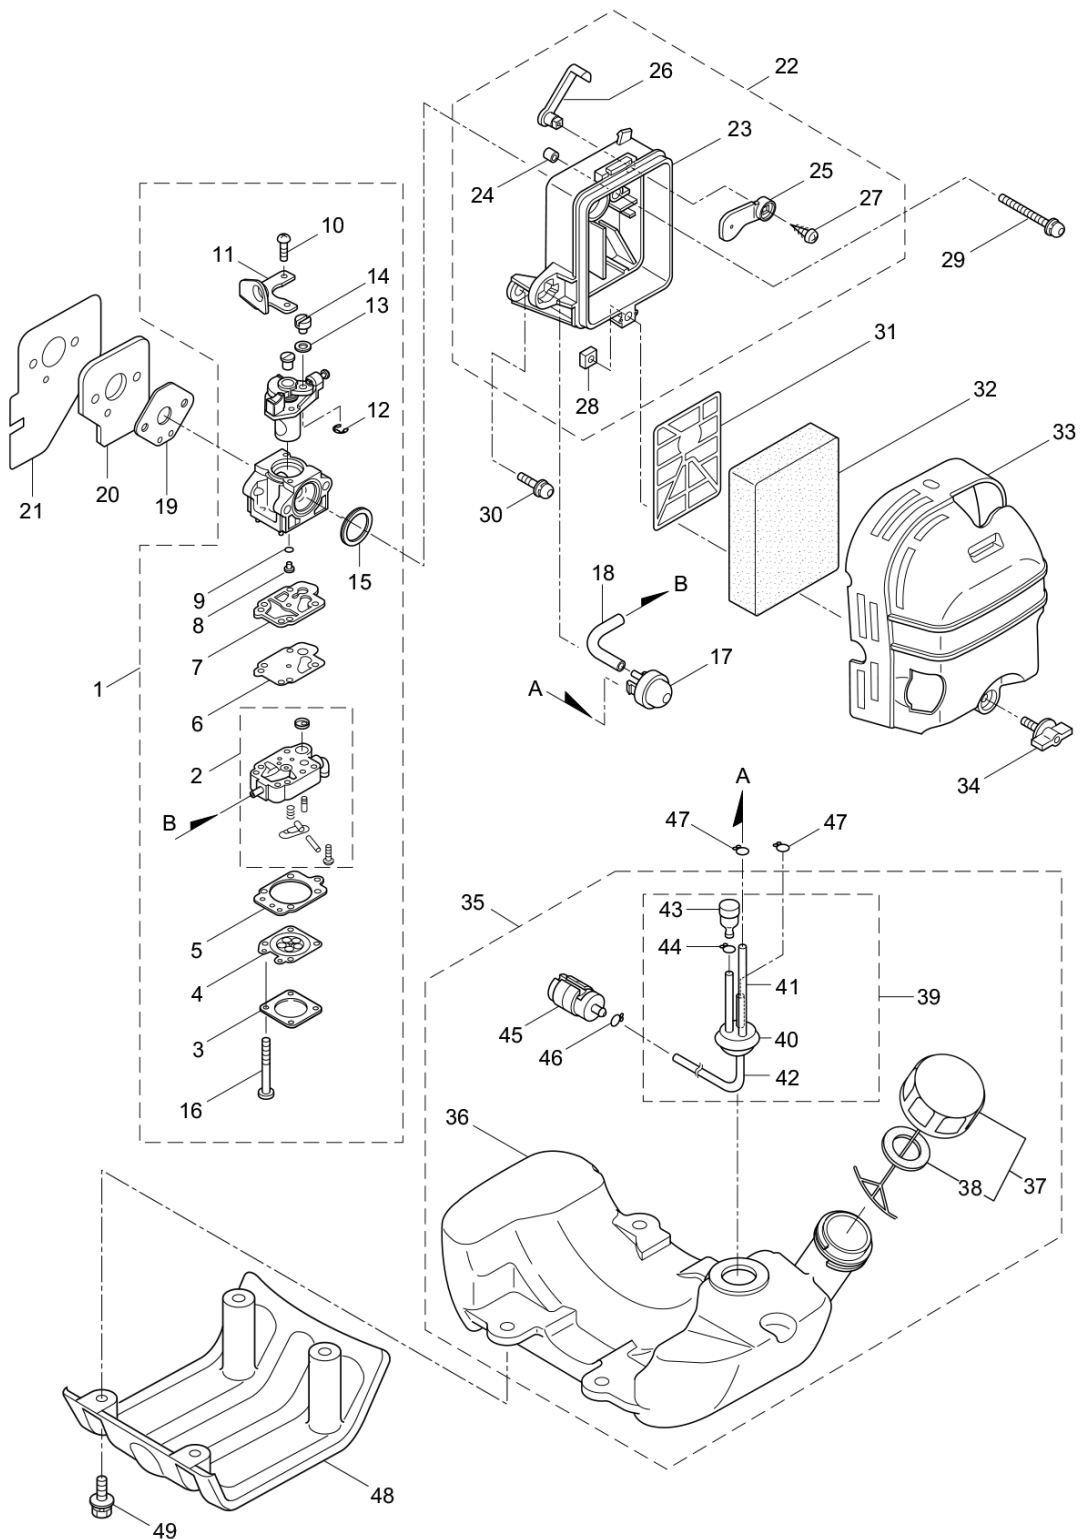

4. KJBL50
CARBURETOR, FUEL TANK

Status	Position	Parts Number	Parts Name	Unit Quantity	Remarks	
×	1	284109	CARBURETOR ASSY	1	Incl.2-16 New gasket required	
	2	283124	CARBURETOR BODY	1		
	3	263726	COVER PLATE	1		
	4	283905	DIAPHRAGM METERRING	1		
	5	263727	GASKET	1		
	6	262994	DIAPHRAGM	1		
	7	282576	GASKET	1		
	8	283125	JET	1		
	9	261871	O-RING	1		
	10	261875	SCREW	2		
	11	264677	BRACKET	1		
	12	261876	RING	1		
	13	264678	WASHER	1		
	14	261658	SWIVEL	1		
	15	261657	PACKING	1		
	16	263737	SCREW	4		
	17	282299	PRIMER	1		
	18	282512	PIPE	1		
	19	282301	GASKET	1		
	20	283086	DIVIDER	1		
	21	283087	GASKET	1		
×	22	282302	HOUSING ASSY	1	Incl.23-28	
	23	282303	HOUSING BODY	1		
	24	282484	SLEEVE	3		
	25	282304	MACHINED DISC	1		
	26	282305	LEVER	1		
	27	269032	SCREW	1		
	28	269423	NUT	1		
	29	262720	CAP SCREW	2		M5x55
	30	264807	CAP SCREW	1		M5x16
	31	282481	PLATE	1		
	32	282306	ELEMENT	1		
	33	285163	CLEANER COVER	1		
	34	281438	KNOB	1		
	35	282309	TANK ASSY	1		Incl.36-46
	36	282310	FUEL TANK	1		
	37	275306	FUEL TANK CAP ASSY	1		Incl.38
	38	274875	PACKING	1		
	39	282312	PIPE ASSY	1		Incl.40-44
	40	268065	GROMMET	1		
	41	282511	OVER FLOW PIPE	1		
	42	262649	FUEL PIPE	1		
	43	261590	BREATHER SUB ASSY	1		
	44	261117	CLIP	1		
	45	267328	FUEL FILTER ASSY	1		
	46	261117	CLIP	1		
	47	261117	CLIP	2		
	48	285757	STAND	1		
	49	281714	CAP SCREW	4	M5x20