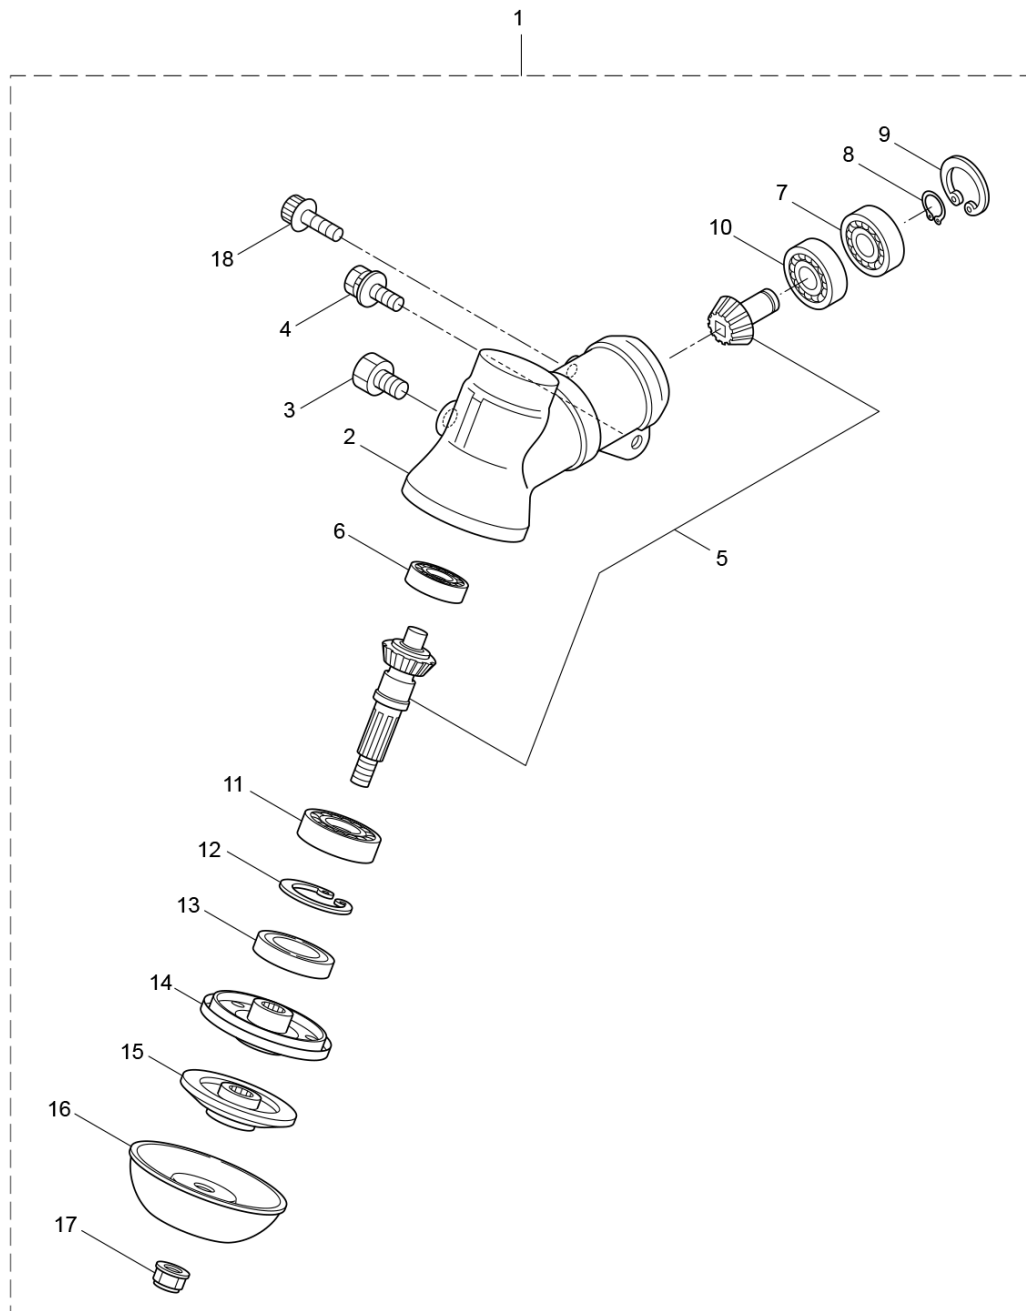

2. KJBL50
GEARCASE

Status	Position	Parts Number	Parts Name	Unit Quantity	Lot Order Quantity	Parts Lead Time	Remarks
	1	234837	GEAR CASE ASSY	1			Incl.2-18
	2	232850	GERA CASE	1			
	3	234109	BOLT	1			M8x8
	4	217134	BOLT	1			M6x30
	5	234349	GEAR SET	1			
	6	014490	BEARING 6000	1			#6000
	7	106933	BEARING 6000Z	1			#6000Z
	8	014210	SNAP RING	1			#10
	9	054676	RING SNAP	1			#26
	10	014490	BEARING 6000	1			#6000
	11	012544	BEARING	1			#6202
	12	012380	SNAP RING	1			#35
	13	232049	OIL SEAL	1			D21355
	14	232322	BRACKET A	1			
	15	232052	BRACKET B	1			
	16	230849	NUT COVER	1			
	17	232920	NUT	1			M10x1.25
	18	217135	BOLT	1			M6x10