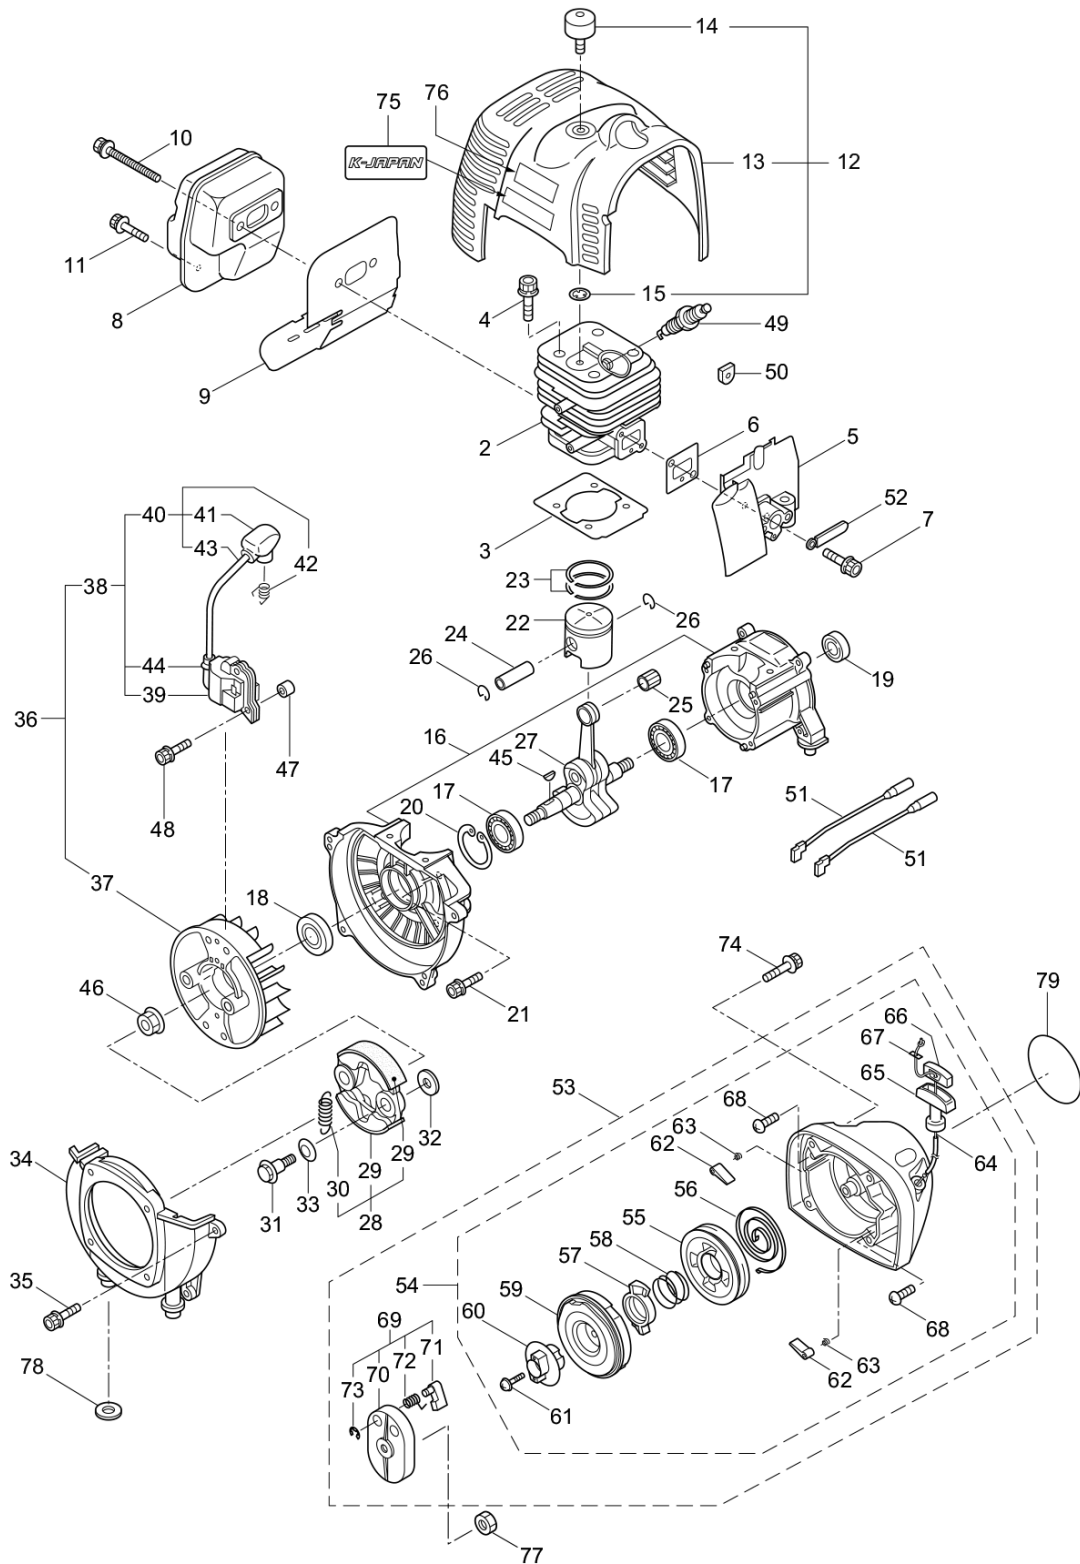

3. KJBL50
ENGINE

Status	Position	Parts Number	Parts Name	Unit Quantity	Lot Order Quantity	Parts Lead Time	Remarks
	1	859704		1			NE500/52
	2	283076	CYLINDER	1			New gasket required
	3	282259	GASKET	1			
	4	261612	CAP SCREW	4			M5x30
	5	282261	INSULATOR	1			New gasket required
	6	282262	GASKET	1			
	7	267290	CAP SCREW	2			M5x20
	8	282264	MUFFLER	1			
	9	282271	GASKET	1			
	10	266713	CAP SCREW	2			M5x60
	11	283315	CAP SCREW	1			M5x12W-12
	12	286390	TOP COVER ASSY	1			Incl.13-15
	13	282274	TOP COVER	1			
	14	285843	KNOB BOLT	1			
	15	286362	WASHER	1			M6
	16	282277	CRANKCASE	1			
	17	262658	BEARING 6202 C3	2			#6202C3
	18	262660	OIL SEAL	1			TC15357
	19	262565	OIL SEAL	1			ISCD15257
	20	012380	SNAP RING	1			#35
	21	261612	CAP SCREW	4			M5x30
	22	283675	PISTON	1			
	23	282941	PISTON RING	2			(2)Required
	24	262749	PISTON PIN	1			
	25	262659	NEEDLEBEARING KTV111414EGX01B2	1			KTV111414EG01B2
	26	262479	CLIP PISTON	2			
	27	283038	SHAFT COMPLETE	1			
	28	282743	CLUTCH ASSY	1			Incl.29,30
	29	282624	CLUTCHSHOE	2			(2)required
	30	263617	SPIRAL SPRING	1			2.3-44.8L
	31	283671	CLUTCH BOLT	2			M8x1.25
	32	262683	WASHER	2			8x22xt1.2
	33	262682	WAVE WASHER	2			
	34	282285	FAN COVER	1			
	35	261250	CAP SCREW	4			M5x20
	36	282287	ROTOR ASSY	1			Incl.37-44
	37	282288	ROTOR	1			
	38	282289	IGNITION COIL ASSY	1			Incl.39-44
	39	267572	COIL	1			
	40	282290	CORD ASSY	1			Incl.41-43
	41	282292	PLUG CAP	1			
	42	261075	CONNECTOR	1			
	43	282291	CORD	1			
	44	261072	CAP	1			
	45	261076	WOODRUFF KEY 3X10	1			3x10
	46	262731	NUT	1			M10
	47	280381	SPACER	2			
	48	283669	SCREW	2			M4x25
	49	262483	SPARK PLUG NGK BPMR6Y	1			NGK BPMR6Y
	50	281172	GROMMET	1			
	51	267492	LEAD	2			130L
	52	264588	CLAMP	1			
	53	282294	RECOIL STARTER ASSY	1			Incl.54-73
	54	282295	RECOIL STARTER ASSY	1			Incl.55-68
	55	280994	PULLEY	1			
	56	280995	SPIRAL SPRING	1			
	57	280996	PAWL	1			
	58	280997	RETURN SPRING	1			
	59	283123	SPRING COMPLETE	1			
	60	280999	PLATE	1			
	61	281000	SET SCREW	1